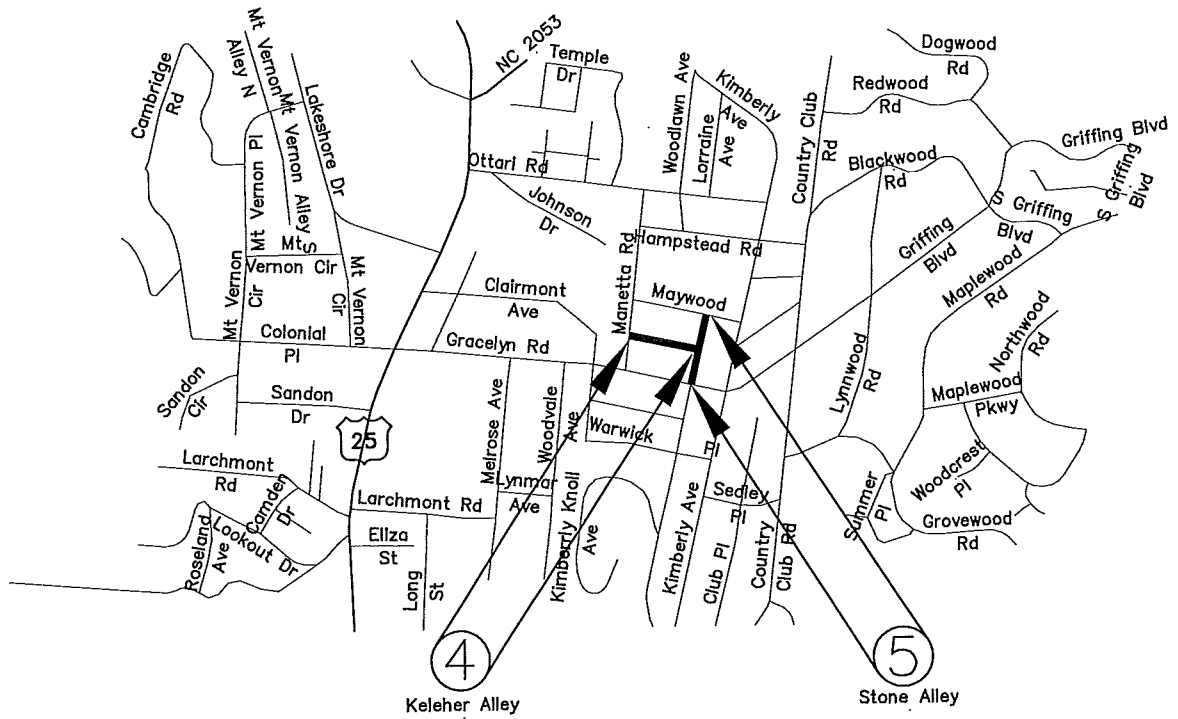

MAP	STREET	LENGTH (IN FEET)	
1	Patton Avenue	926	Pritchard Park to Biltmore Ave.
2	Lexington Avenue	161	Patton Ave. to College Street
3	Spears Avenue	563	Merrimon Ave. to Henrietta St.
4	Keleher Alley	348	All
5	Stone Alley	345	All
6	School Road	2587	All
7	Onteora BLVD	3379	All
8	Covington Street	1183	All
9	Wellington Street	2787	All
10	S. Oak Forest	2112	All
11	Ballentree Drive	6441	All
12	Shiloh Road	2754	Hendersonville Rd. to Caribou Rd.

1" = 1000'

1" = 1000'

1" = 1000'

1" = 1000'