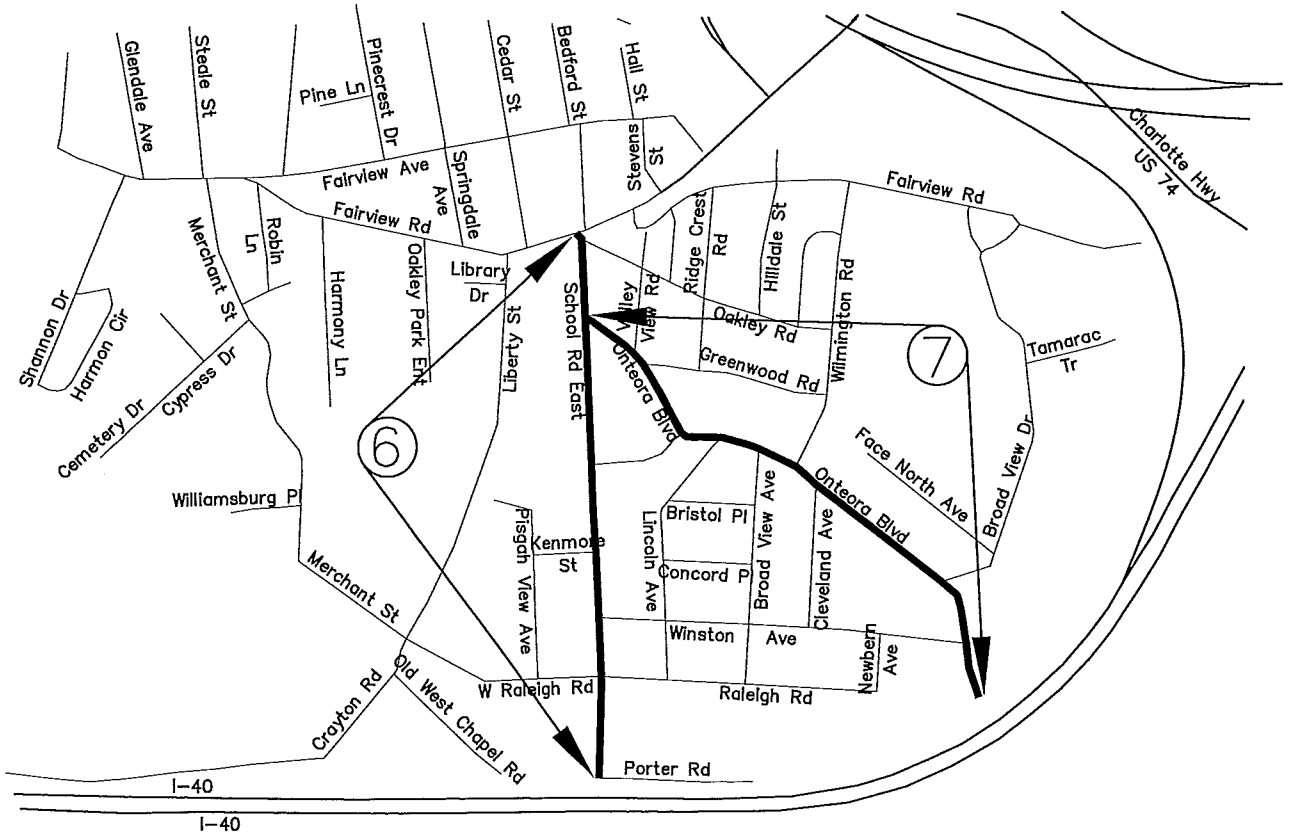

MAP	STREET	LENGTH (IN FEET)	
1	Patton Avenue	926	Pritchard Park to Biltmore Ave.
2	Lexington Avenue	161	Patton Ave. to College Street
3	Spears Avenue	563	Merrimon Ave. to Henrietta St.
4	Keleher Alley	348	All
5	Stone Alley	345	All
6	School Road	2587	All
7	Onteora BLVD	3379	All
8	Covington Street	1183	All
9	Wellington Street	2787	All
10	S. Oak Forest	2112	All
11	Ballentree Drive	6441	All
12	Shiloh Road	2754	Hendersonville Rd. to Caribou Rd.

1" = 1000'

1" = 1000'

1" = 1000'

1" = 1000'