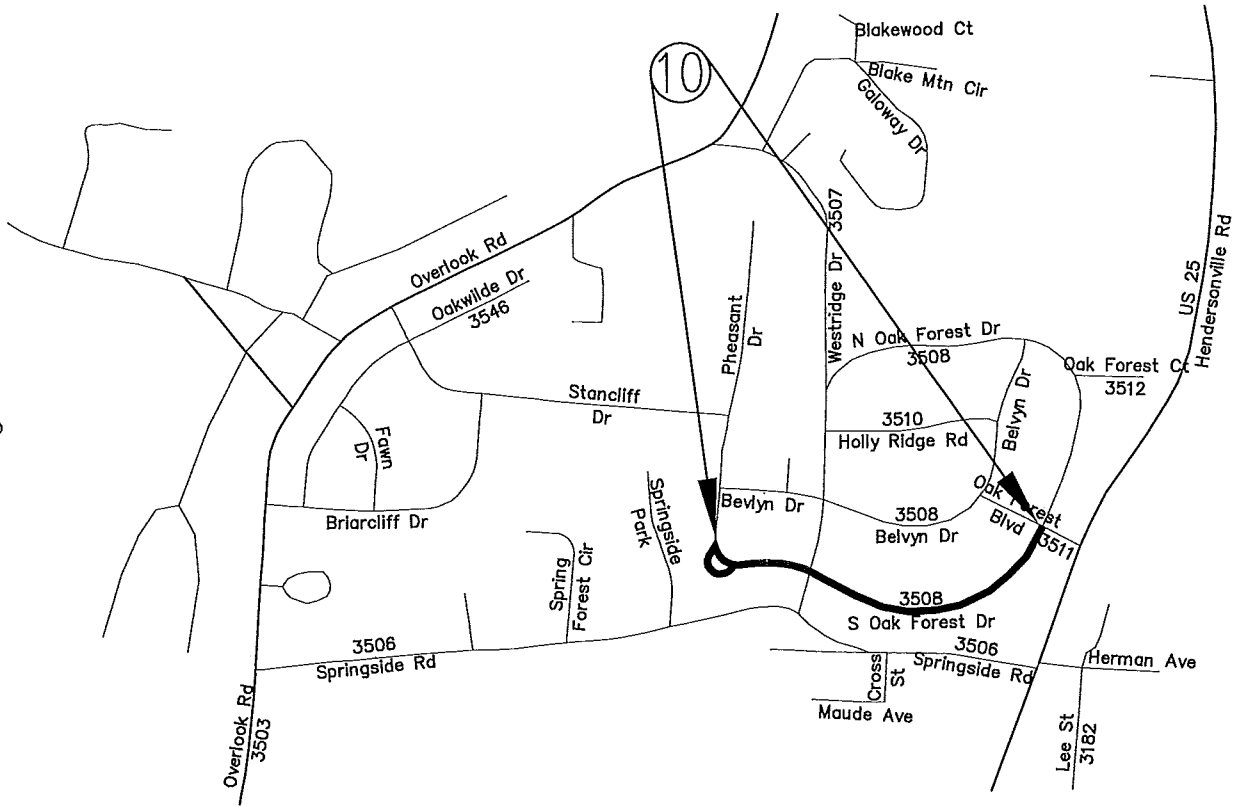

MAP	STREET	LENGTH (IN FEET)	
1	Patton Avenue	926	Pritchard Park to Biltmore Ave.
2	Lexington Avenue	161	Patton Ave. to College Street
3	Spears Avenue	563	Merrimon Ave. to Henrietta St.
4	Keleher Alley	348	All
5	Stone Alley	345	All
6	School Road	2587	All
7	Onteora BLVD	3379	All
8	Covington Street	1183	All
9	Wellington Street	2787	All
10	S. Oak Forest	2112	All
11	Ballentree Drive	6441	All
12	Shiloh Road	2754	Hendersonville Rd. to Caribou Rd.

1" = 1000'

1" = 1000'

1" = 1000'

1" = 1000'