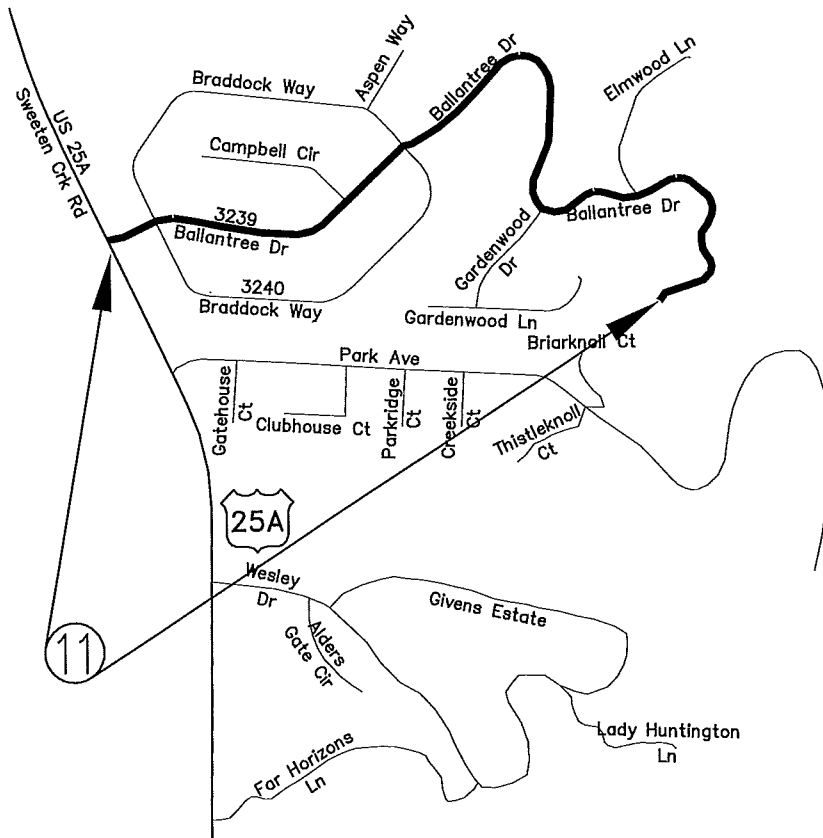

MAP	STREET	LENGTH (IN FEET)	
1	Patton Avenue	926	Pritchard Park to Biltmore Ave.
2	Lexington Avenue	161	Patton Ave. to College Street
3	Spears Avenue	563	Merrimon Ave. to Henrietta St.
4	Keleher Alley	348	All
5	Stone Alley	345	All
6	School Road	2587	All
7	Onteora BLVD	3379	All
8	Covington Street	1183	All
9	Wellington Street	2787	All
10	S. Oak Forest	2112	All
11	Ballentree Drive	6441	All
12	Shiloh Road	2754	Hendersonville Rd. to Caribou Rd.

1" = 1000'

1" = 1000'

1" = 1000'

1" = 1000'