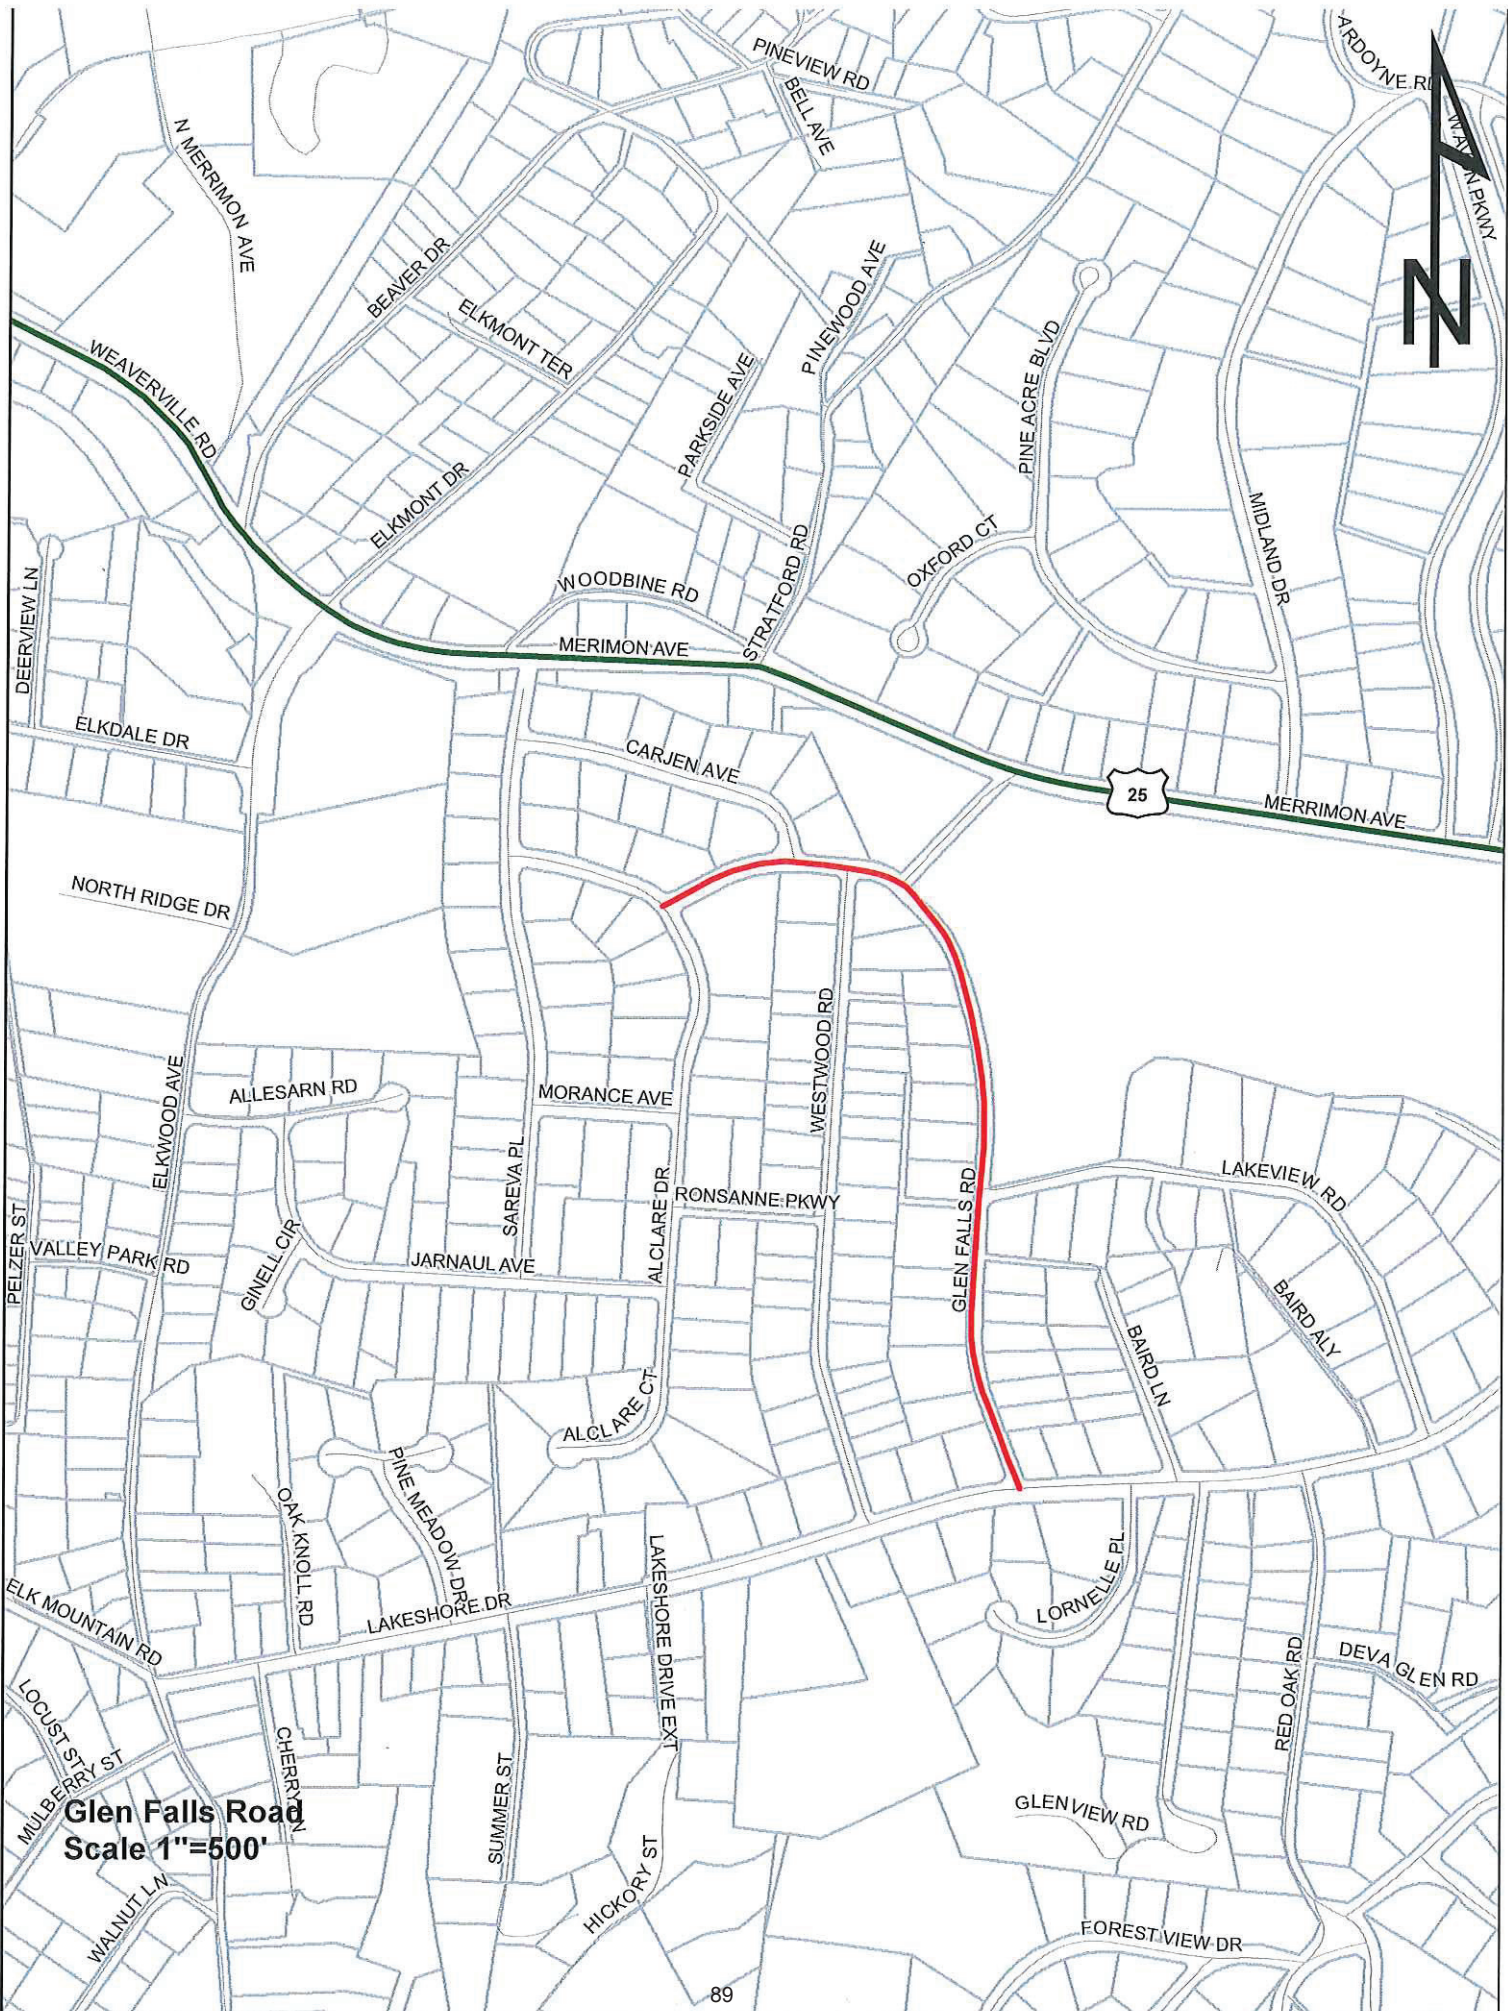

Location Maps

Bear Creek Road
Scale 1"=500'

College Street
Scale 1"=500'

25

Edgewood Road N
Scale 1"=500'

Edgewood Road N
Wt Weaver Blvd
Scale 1" = 500'

Glen Falls Road
Scale 1"=500'

Michigan Avenue
Langwell Avenue
Scale 1"=500'

WOOD AVE

I240 E

I240 W

WOOD ALY N

PARKER RD

SAYLES RD

S WOOD ALY

CHEERIO LN

RIDGE RD

BLEACHERY BLVD

VERDE VISTA CIR

RIVER FORD PKWY

FUTURE DR

RIVER HILLS RD

I240 W TO I240 E

I240 E TO FAIRVIEW RD

PINECREST DR

CEDAR ST

BEDFORD LN

UNAKA AVE

HARBOR LN

MERCHANT ST

ROBIN ST

FAIRVIEW AVE