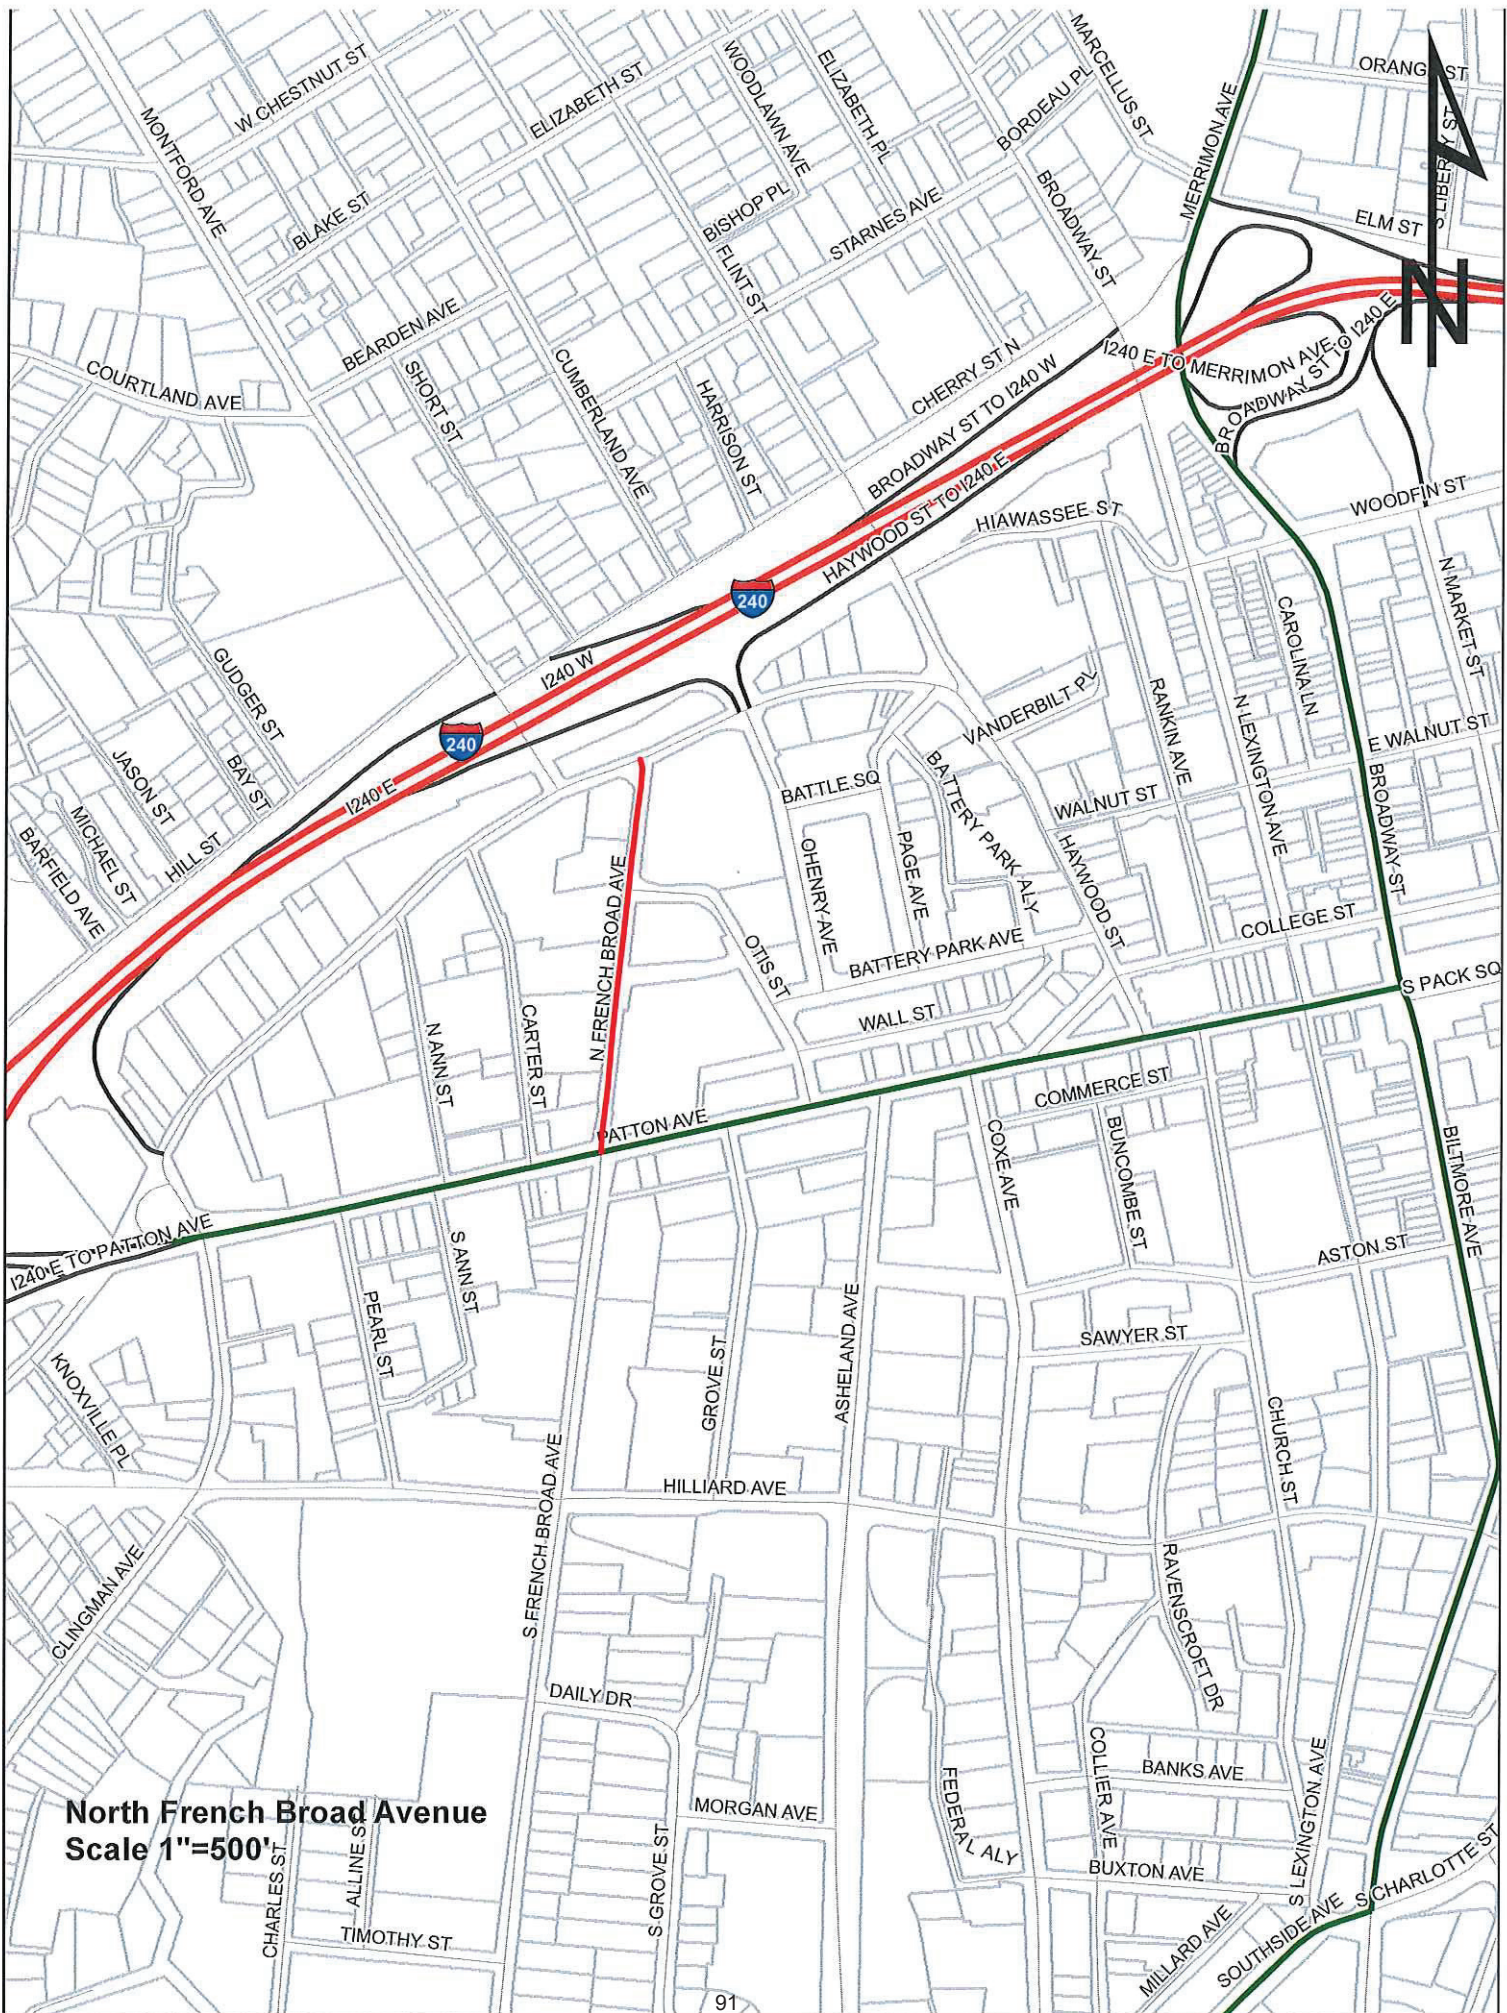

Location Maps

Bear Creek Road
Scale 1"=500'

College Street
Scale 1"=500'

25

Edgewood Road N
Scale 1"=500'

Edgewood Road N
Wt Weaver Blvd
Scale 1" = 500'

Glen Falls Road
Scale 1"=500'

Michigan Avenue
Langwell Avenue
Scale 1"=500'

WOOD AVE

I240 E

I240 W

WOOD ALY N

PARKER RD

SAYLES RD

S WOOD ALY

CHEERIO LN

RIDGE RD

BLEACHERY BLVD

VERDE VISTA CIR

RIVER FORD PKWY

FUTURE DR

RIVER HILLS RD

I240 W TO I240 E

I240 E TO FAIRVIEW RD

PINECREST DR

CEDAR ST

BEDFORD LN

UNAKA AVE

HARBOR LN

MERCHANT ST

ROBIN ST

FAIRVIEW AVE