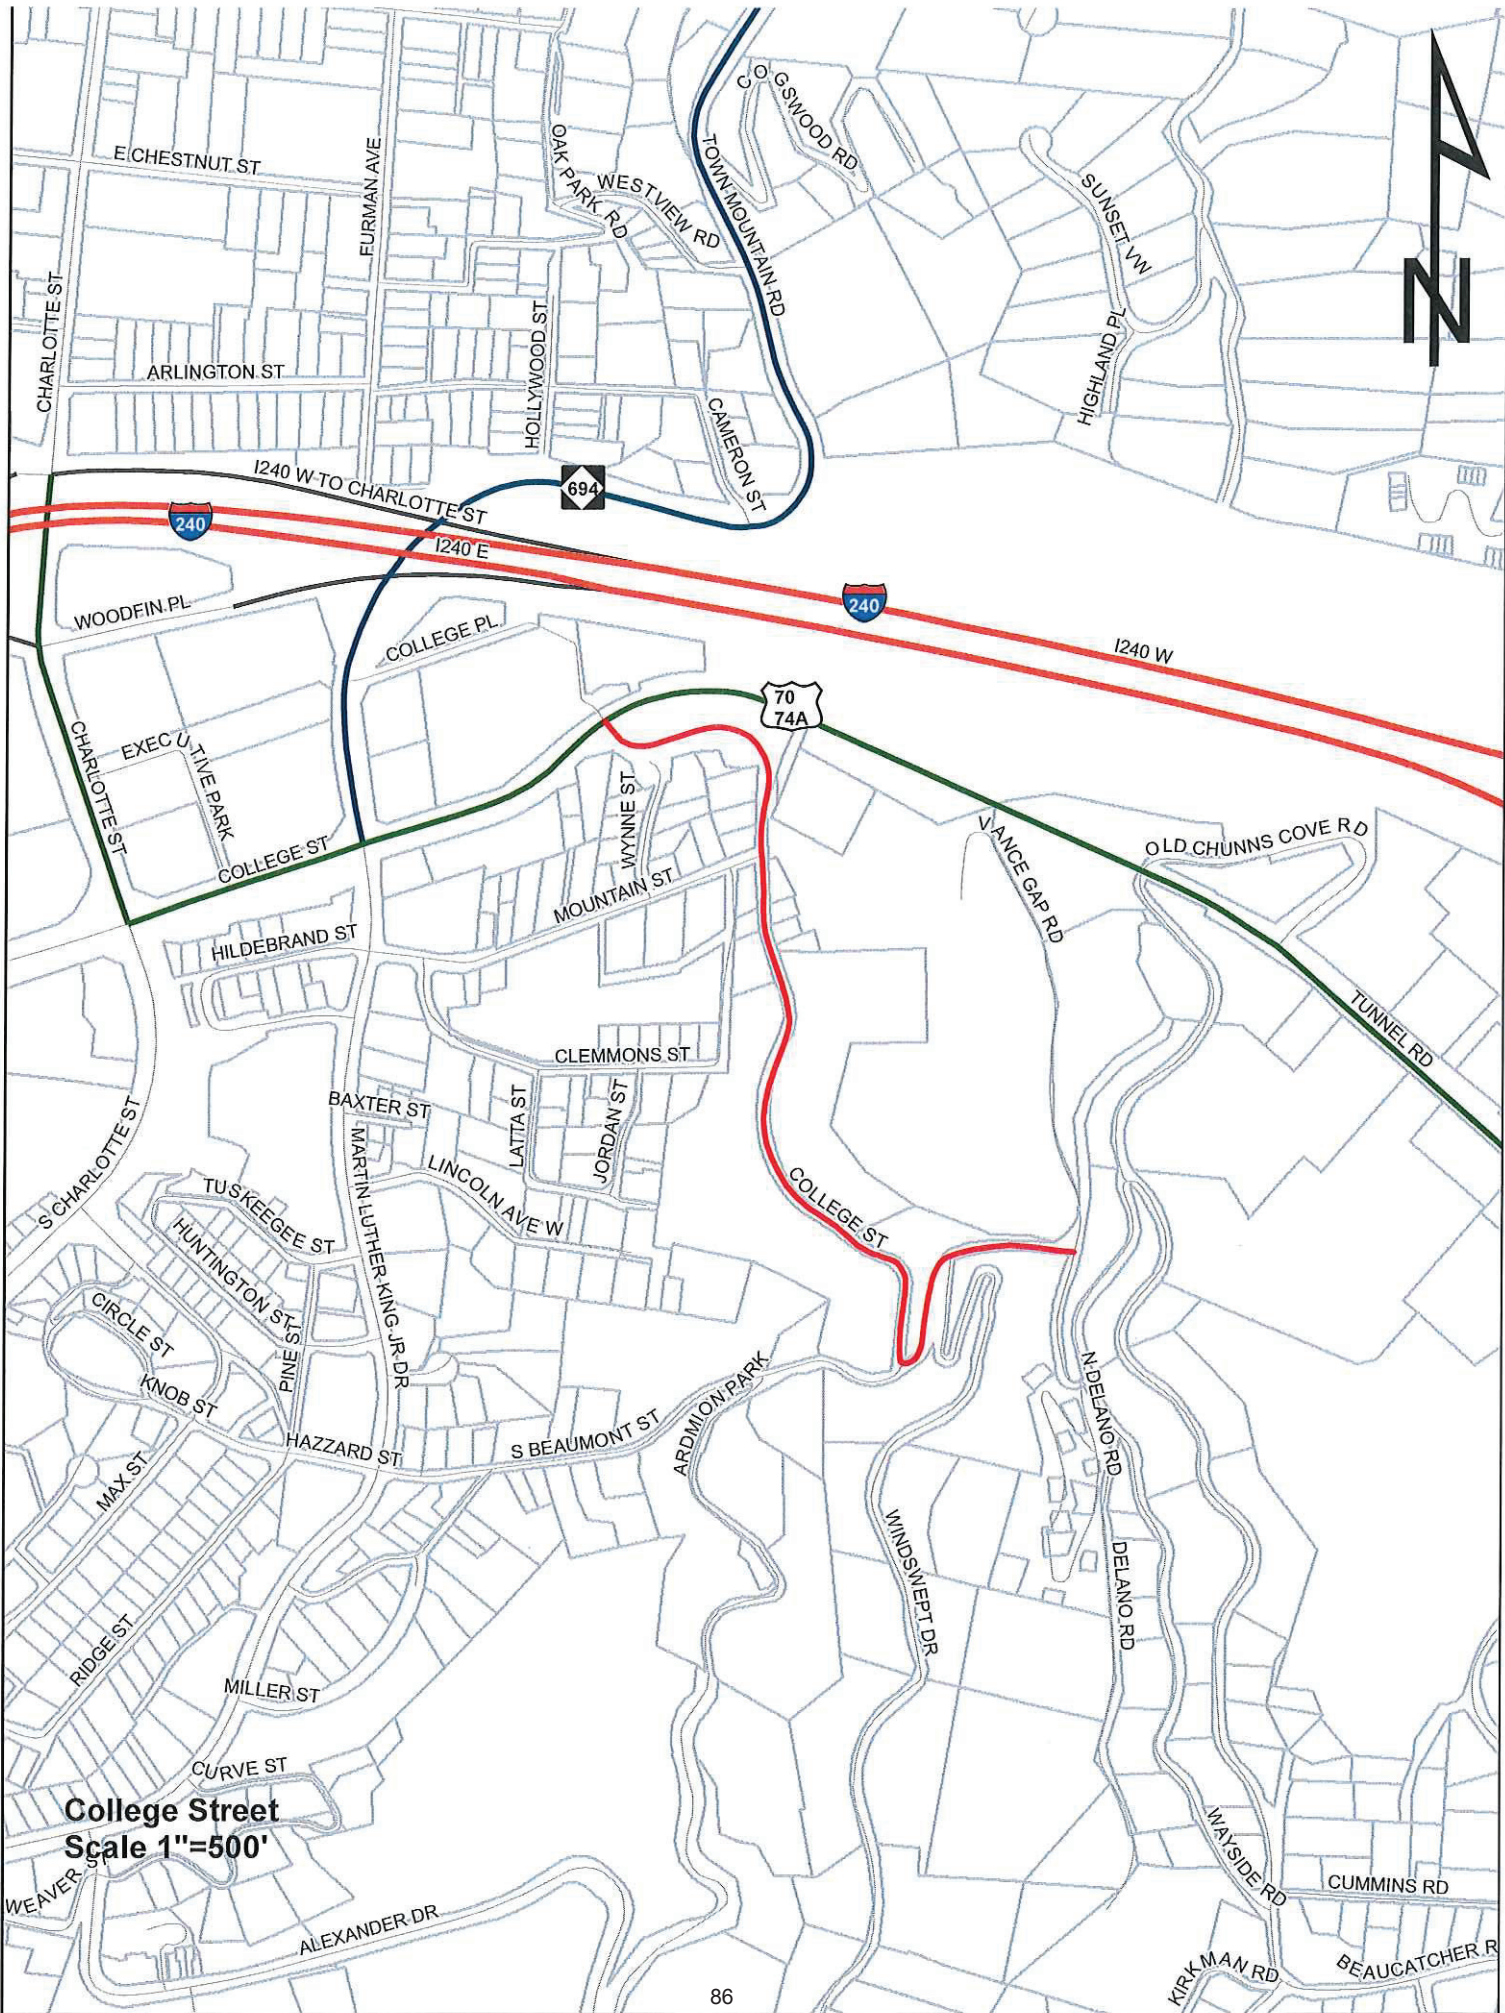

Location Maps

Bear Creek Road
Scale 1"=500'

College Street
Scale 1"=500'

25

Edgewood Road N
Scale 1"=500'

Edgewood Road N
Wt Weaver Blvd
Scale 1" = 500'

Glen Falls Road
Scale 1"=500'

Michigan Avenue
Langwell Avenue
Scale 1"=500'

WOOD AVE

I240 E

I240 W

WOOD ALY N

PARKER RD

SAYLES RD

S WOOD ALY

CHEERIO LN

RIDGE RD

BLEACHERY BLVD

VERDE VISTA CIR

RIVER FORD PKWY

FUTURE DR

RIVER HILLS RD

I240 W TO I240 E

I240 E TO FAIRVIEW RD

PINECREST DR

CEDAR ST

BEDFORD LN

UNAKA AVE

HARBOR LN

MERCHANT ST

ROBIN ST

FAIRVIEW AVE