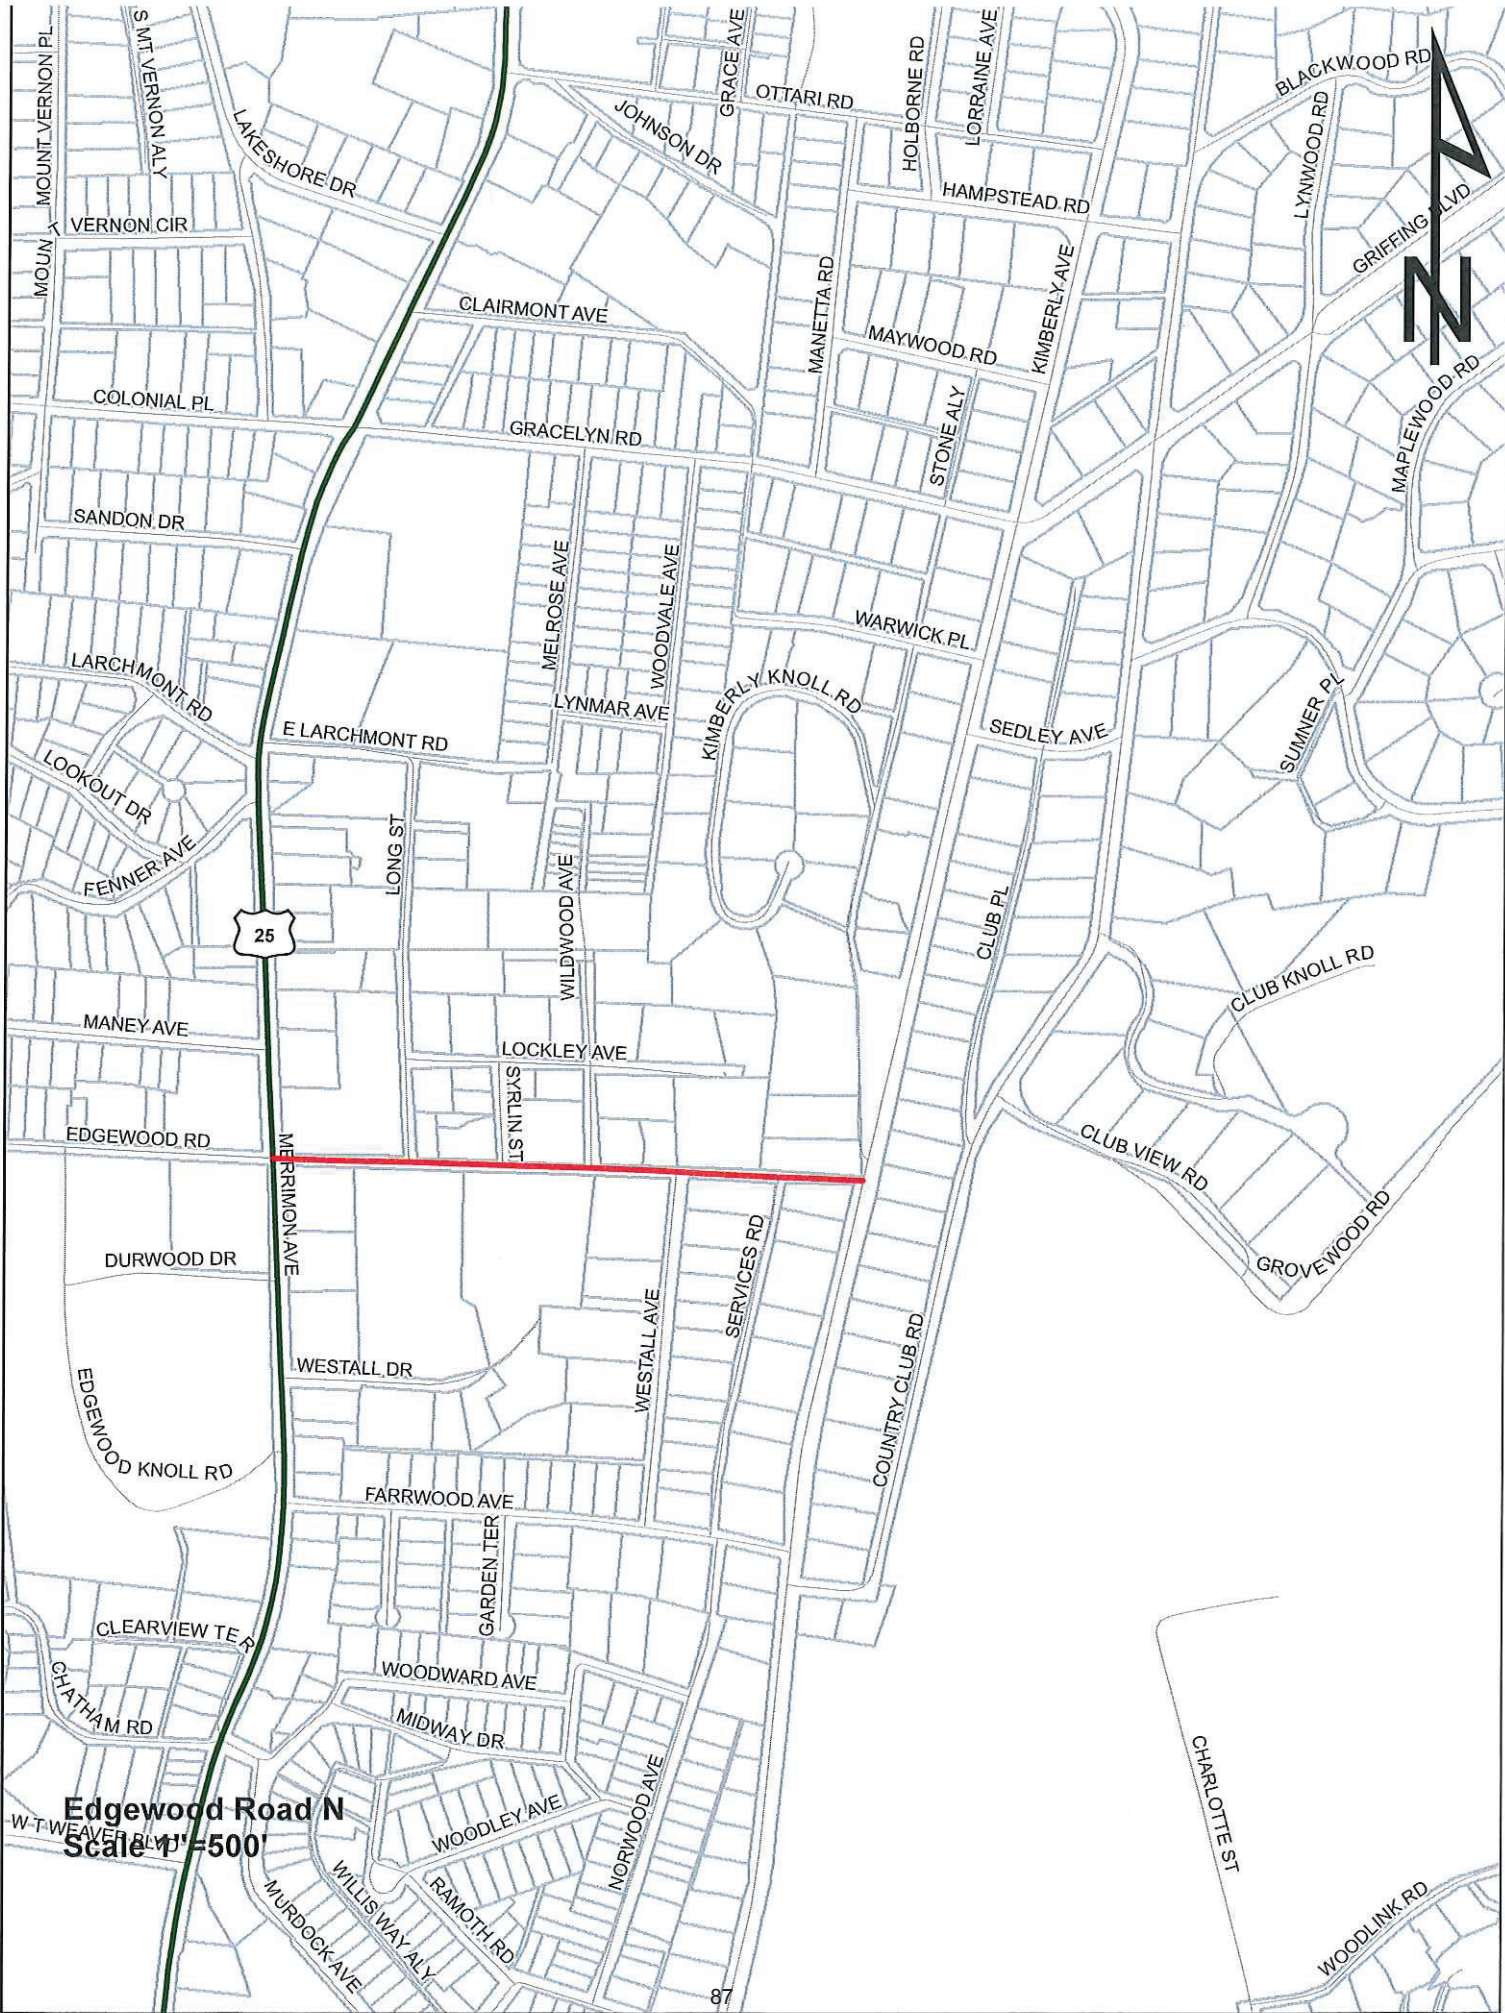

Location Maps

Bear Creek Road
Scale 1"=500'

College Street
Scale 1"=500'

25

Edgewood Road N
Scale 1"=500'

Edgewood Road N
Wt Weaver Blvd
Scale 1" = 500'

Glen Falls Road
Scale 1"=500'

Michigan Avenue
Langwell Avenue
Scale 1"=500'

WOOD AVE

I240 E

I240 W

WOOD ALY N

PARKER RD

SAYLES RD

S WOOD ALY

CHEERIO LN

RIDGE RD

BLEACHERY BLVD

VERDE VISTA CIR

RIVER FORD PKWY

FUTURE DR

RIVER HILLS RD

I240 W TO I240 E

I240 E TO FAIRVIEW RD

PINECREST DR

CEDAR ST

BEDFORD LN

UNAKA AVE

HARBOR LN

MERCHANT ST

ROBIN ST

FAIRVIEW AVE