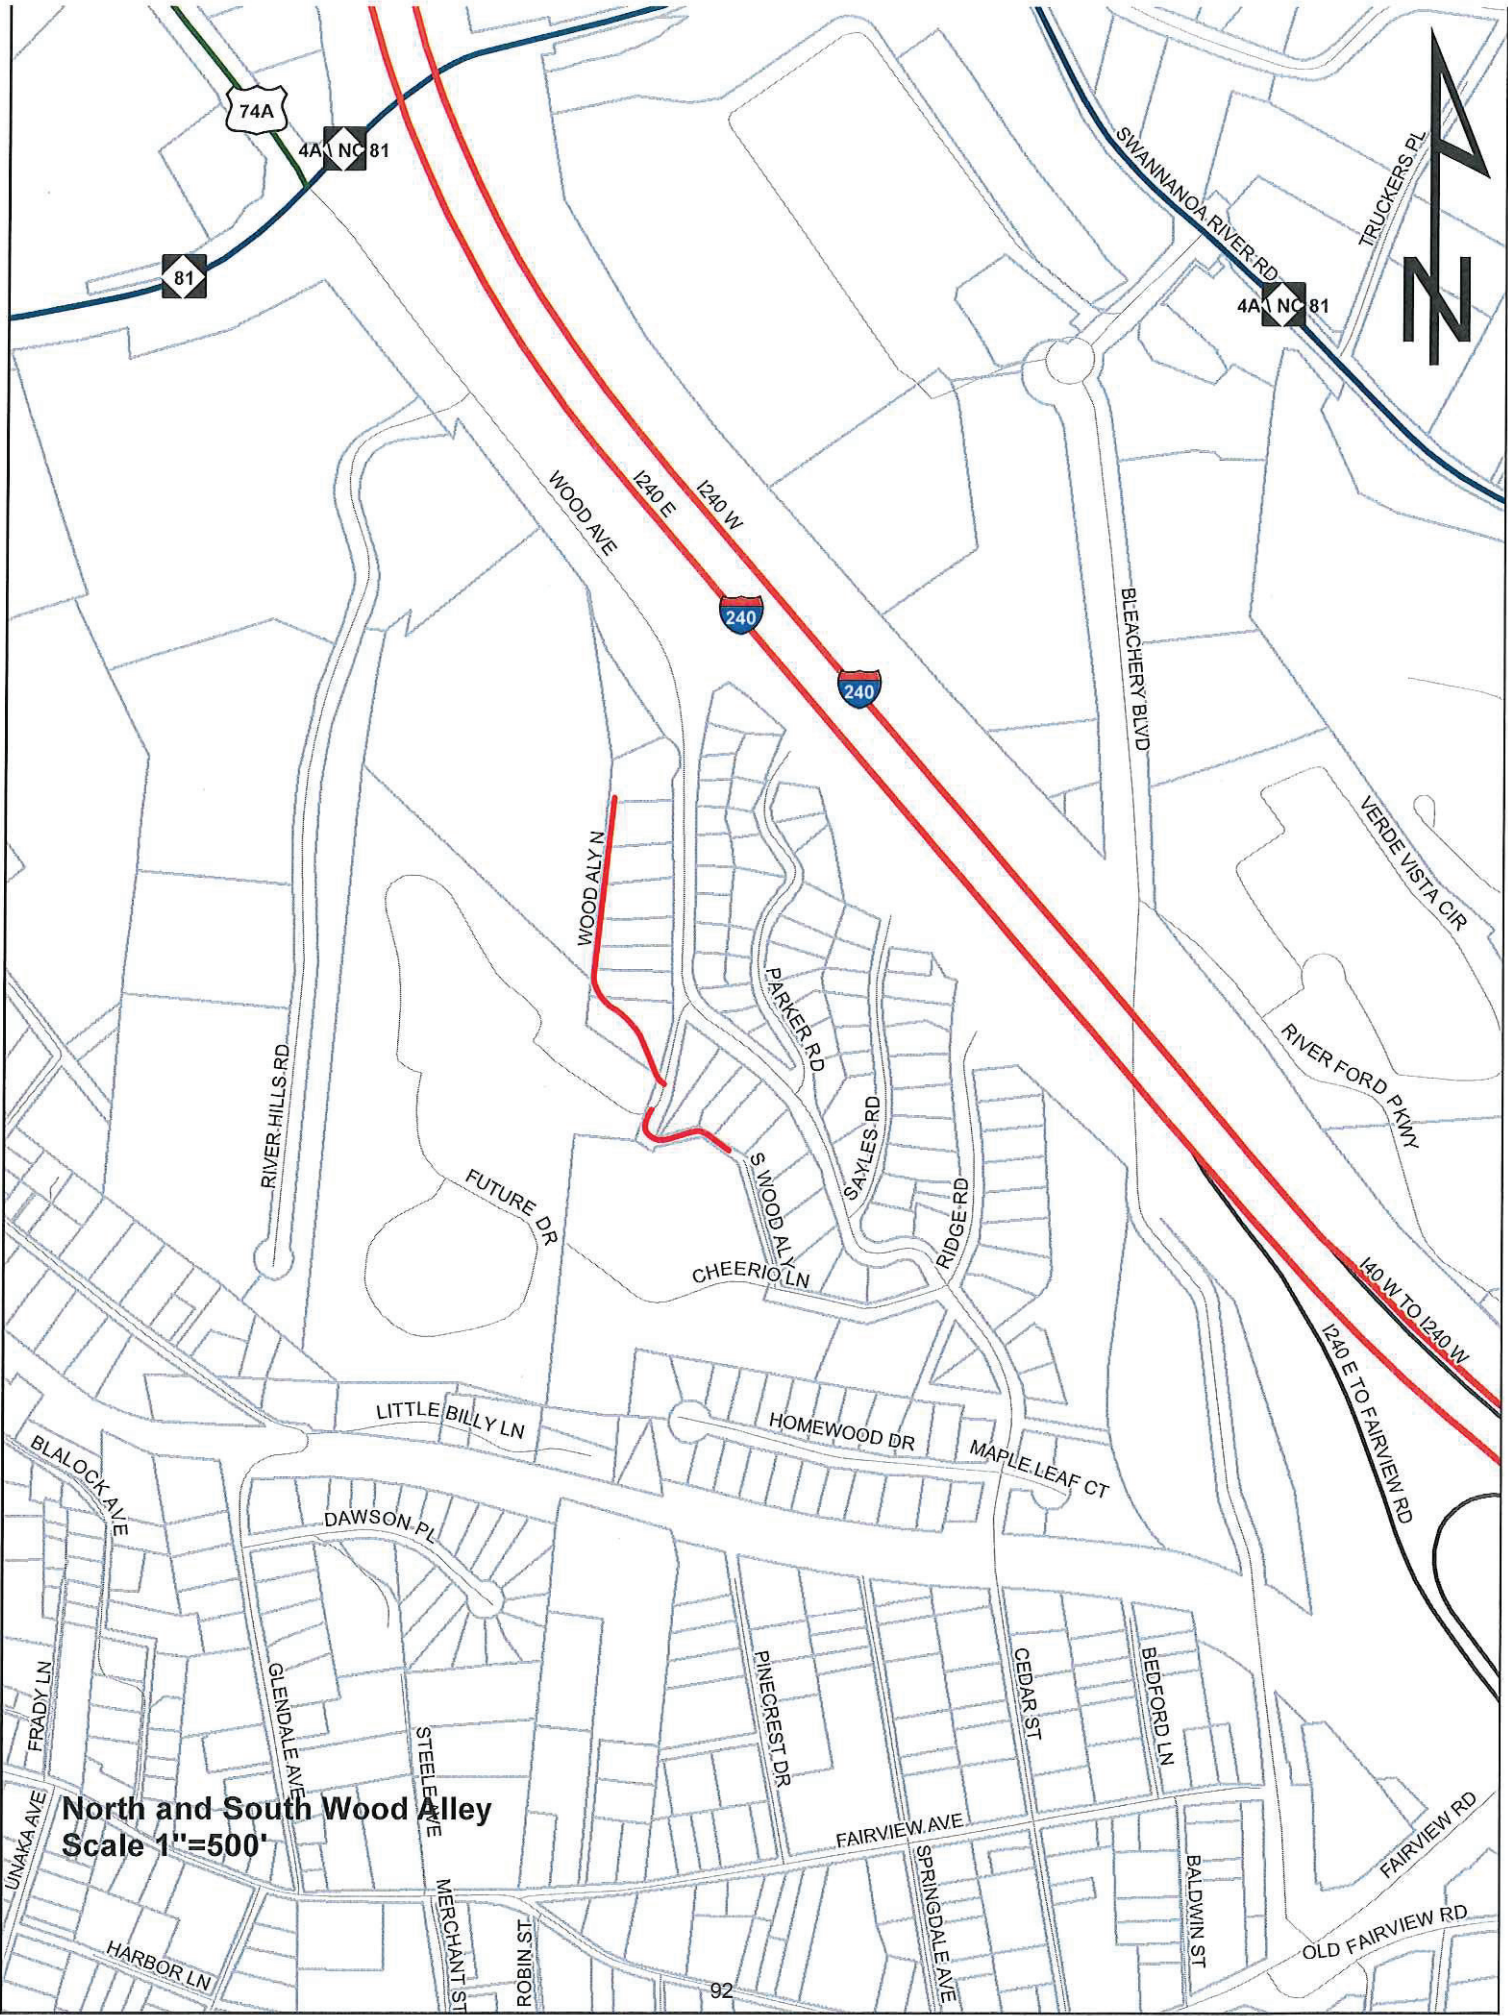

74A

4A NC 81

81

4A NC 81

240

240

WOOD AVE

I240 E

I240 W

WOOD ALY N

PARKER RD

SAYLES RD

S WOOD ALY

CHEERIO LN

RIDGE RD

BLEACHERY BLVD

VERDE VISTA CIR

RIVER FORD PKWY

FUTURE DR

RIVER HILLS RD

I240 W TO I240 E

I240 E TO FAIRVIEW RD

LITTLE BILLY LN

HOMEWOOD DR

MAPLE LEAF CT

BLALOCK AVE

DAWSON PL

FRADY LN

GLENDALE AVE

STEELE AVE

PINECREST DR

CEDAR ST

BEDFORD LN

UNAKA AVE

HARBOR LN

MERCHANT ST

ROBIN ST

FAIRVIEW AVE

SPRINGDALE AVE

BALDWIN ST

FAIRVIEW RD

OLD FAIRVIEW RD

North and South Wood Alley
Scale 1"=500'