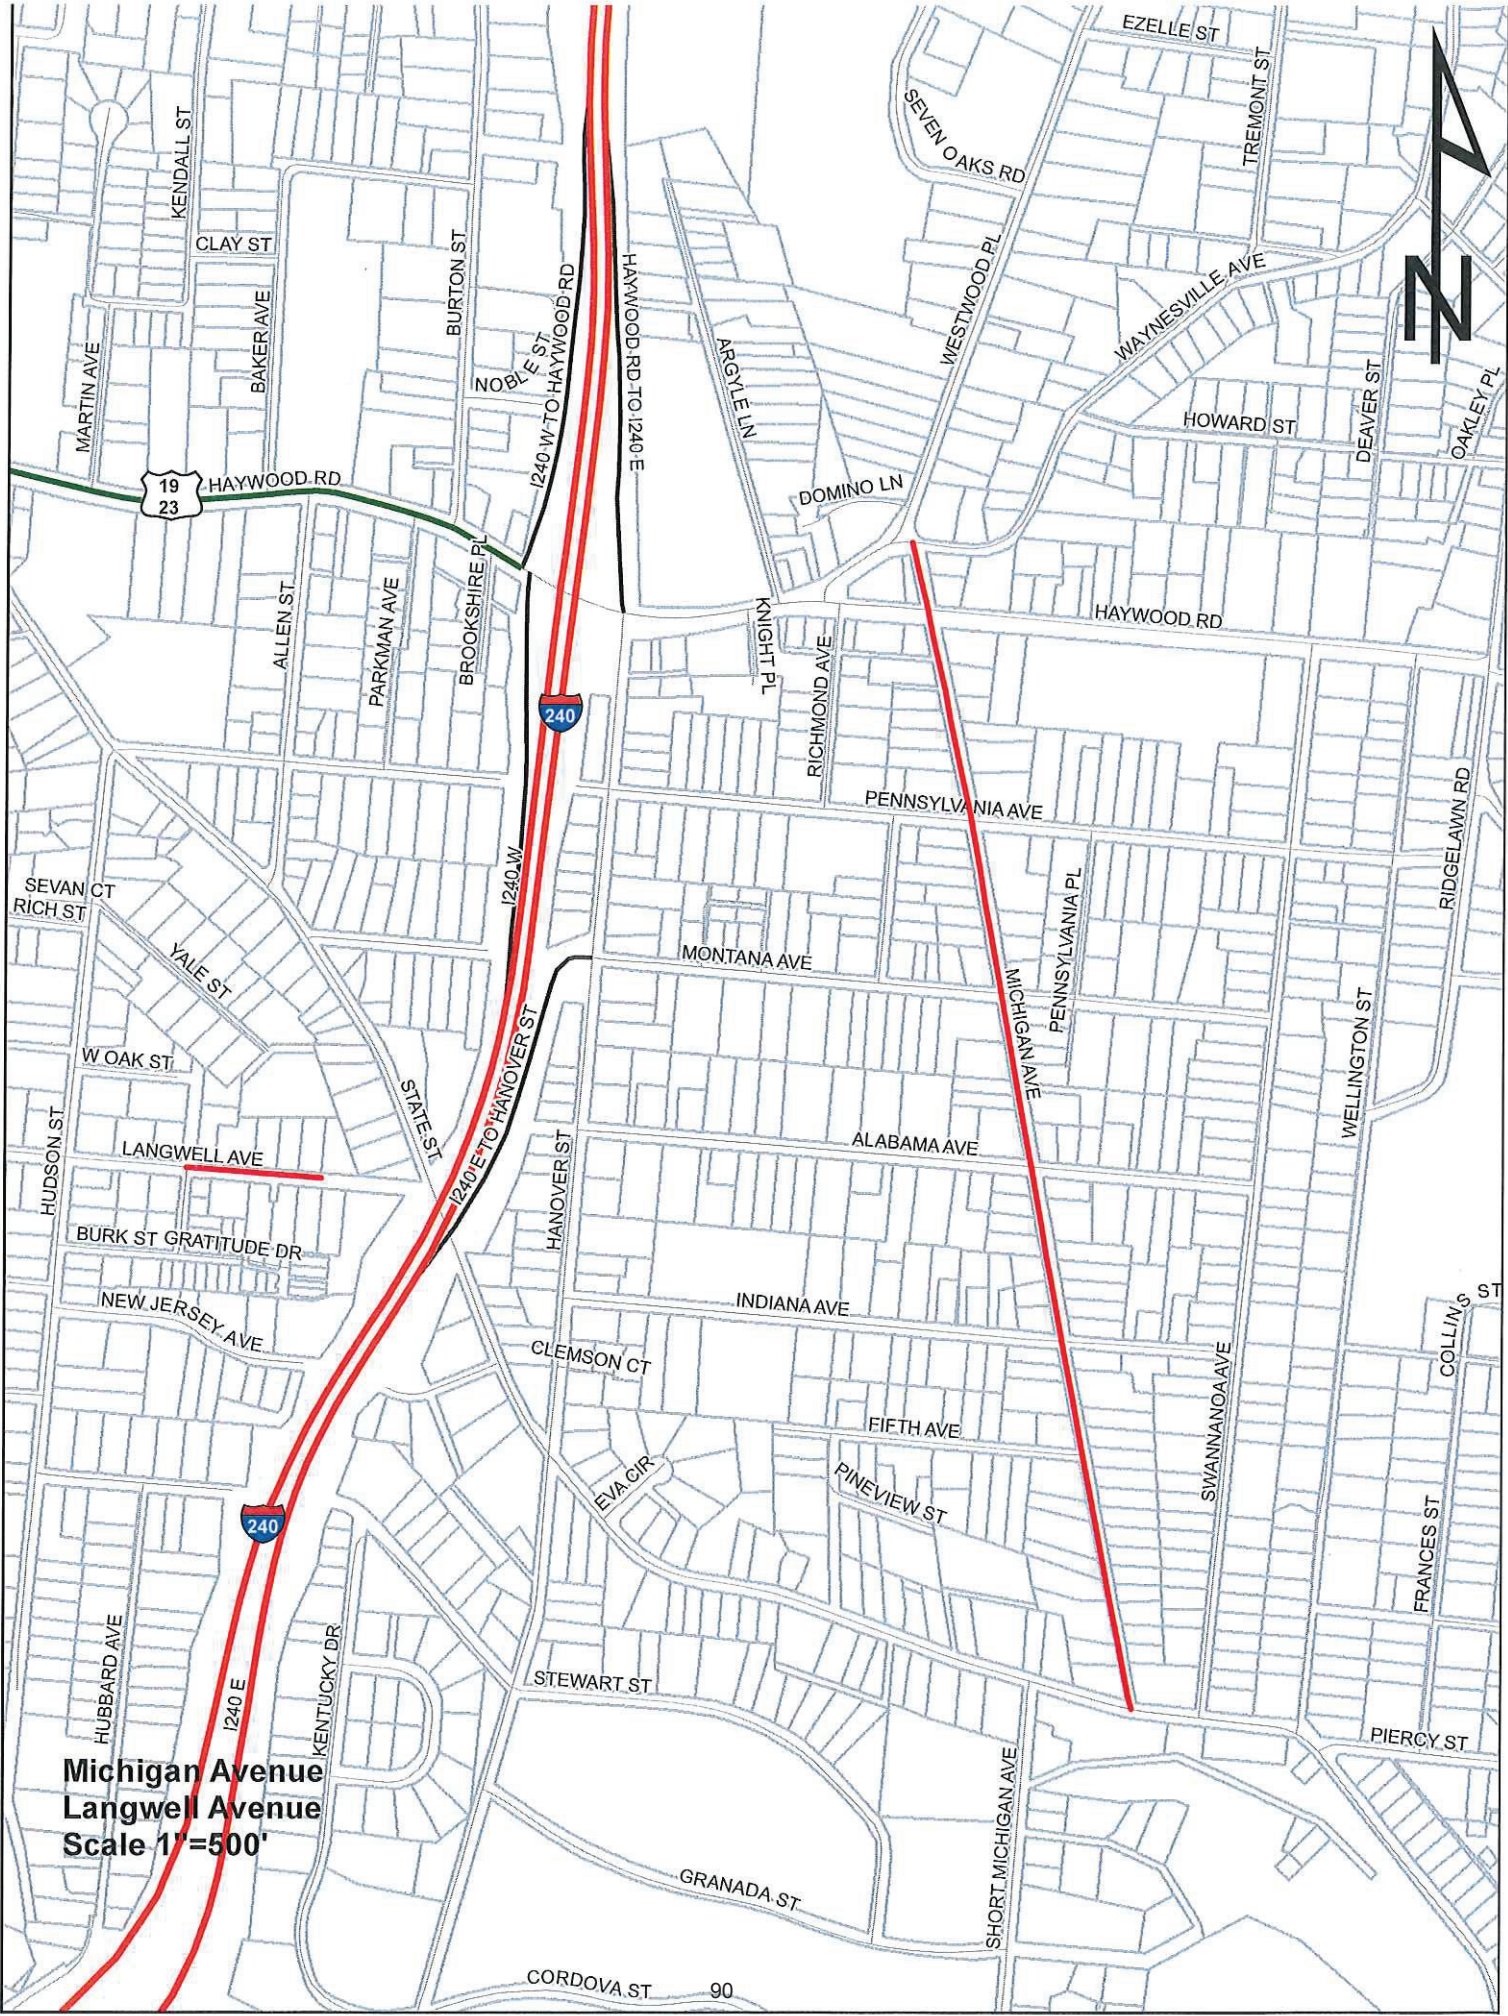

Location Maps

Bear Creek Road
Scale 1"=500'

College Street
Scale 1"=500'

25

Edgewood Road N
Scale 1"=500'

Edgewood Road N
Wt Weaver Blvd
Scale 1" = 500'

Glen Falls Road
Scale 1"=500'

Michigan Avenue
Langwell Avenue
Scale 1"=500'

WOOD AVE

I240 E

I240 W

WOOD ALY N

PARKER RD

SAYLES RD

S WOOD ALY

CHEERIO LN

RIDGE RD

BLEACHERY BLVD

VERDE VISTA CIR

RIVER FORD PKWY

FUTURE DR

RIVER HILLS RD

I240 W TO I240 E

I240 E TO FAIRVIEW RD

PINECREST DR

CEDAR ST

BEDFORD LN

UNAKA AVE

HARBOR LN

MERCHANT ST

ROBIN ST

FAIRVIEW AVE