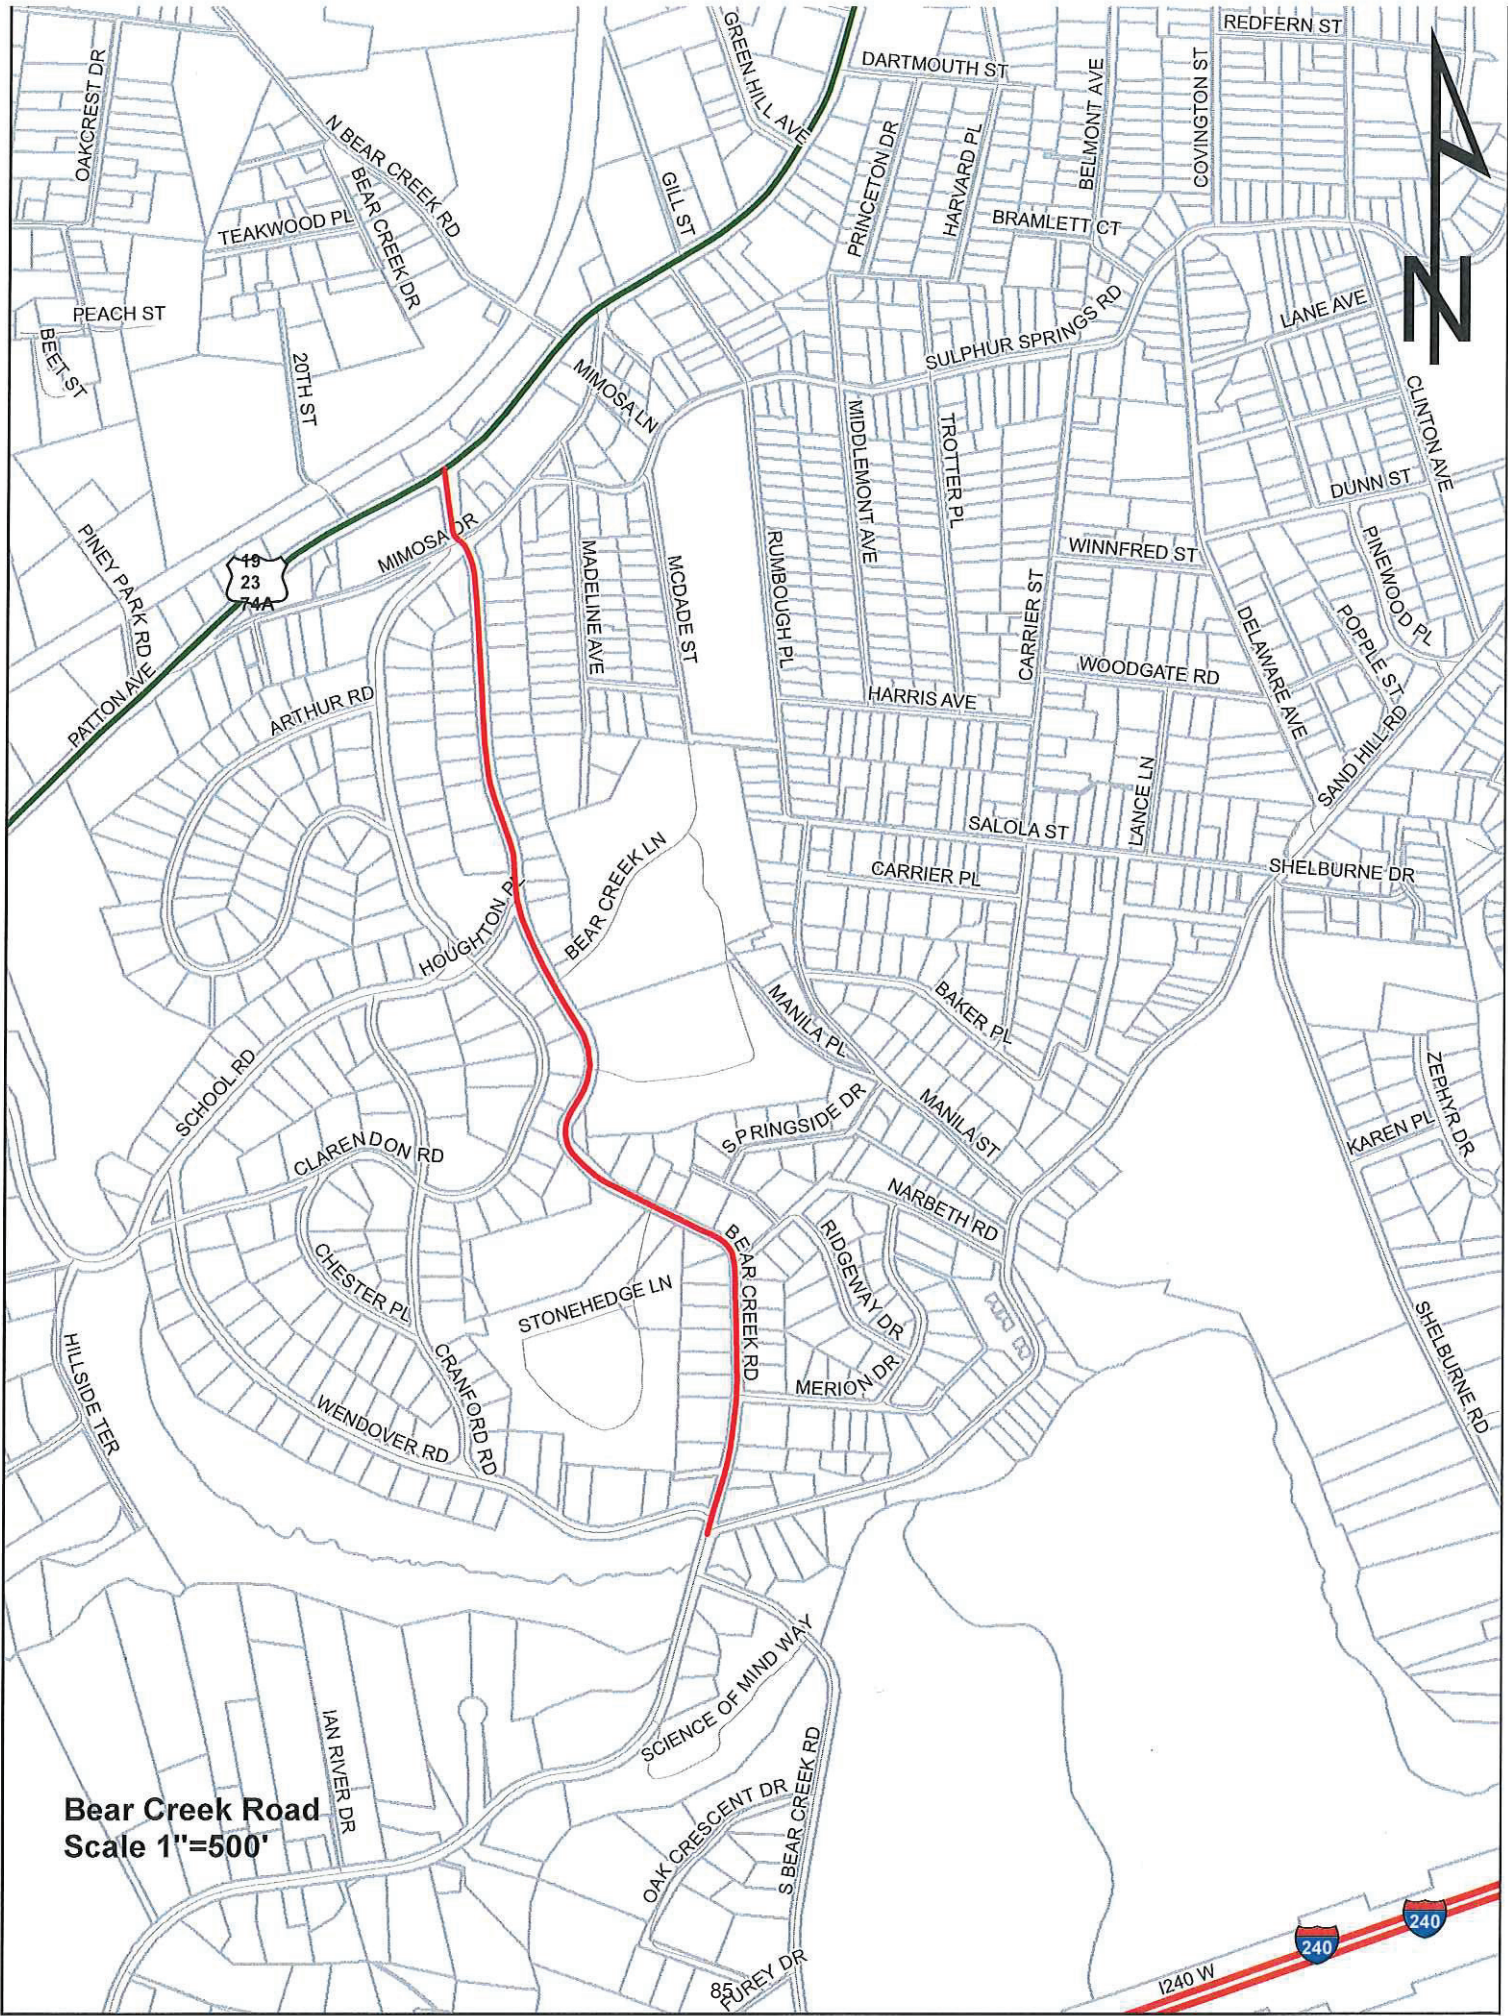

Location Maps

Bear Creek Road
Scale 1"=500'

College Street
Scale 1"=500'

25

Edgewood Road N
Scale 1"=500'

Edgewood Road N
Wt Weaver Blvd
Scale 1" = 500'

Glen Falls Road
Scale 1"=500'

Michigan Avenue
Langwell Avenue
Scale 1"=500'

WOOD AVE

I240 E

I240 W

WOOD ALY N

PARKER RD

SAYLES RD

S WOOD ALY

CHEERIO LN

RIDGE RD

BLEACHERY BLVD

VERDE VISTA CIR

RIVER FORD PKWY

FUTURE DR

RIVER HILLS RD

I240 W TO I240 E

I240 E TO FAIRVIEW RD

PINECREST DR

CEDAR ST

BEDFORD LN

UNAKA AVE

HARBOR LN

MERCHANT ST

ROBIN ST

FAIRVIEW AVE