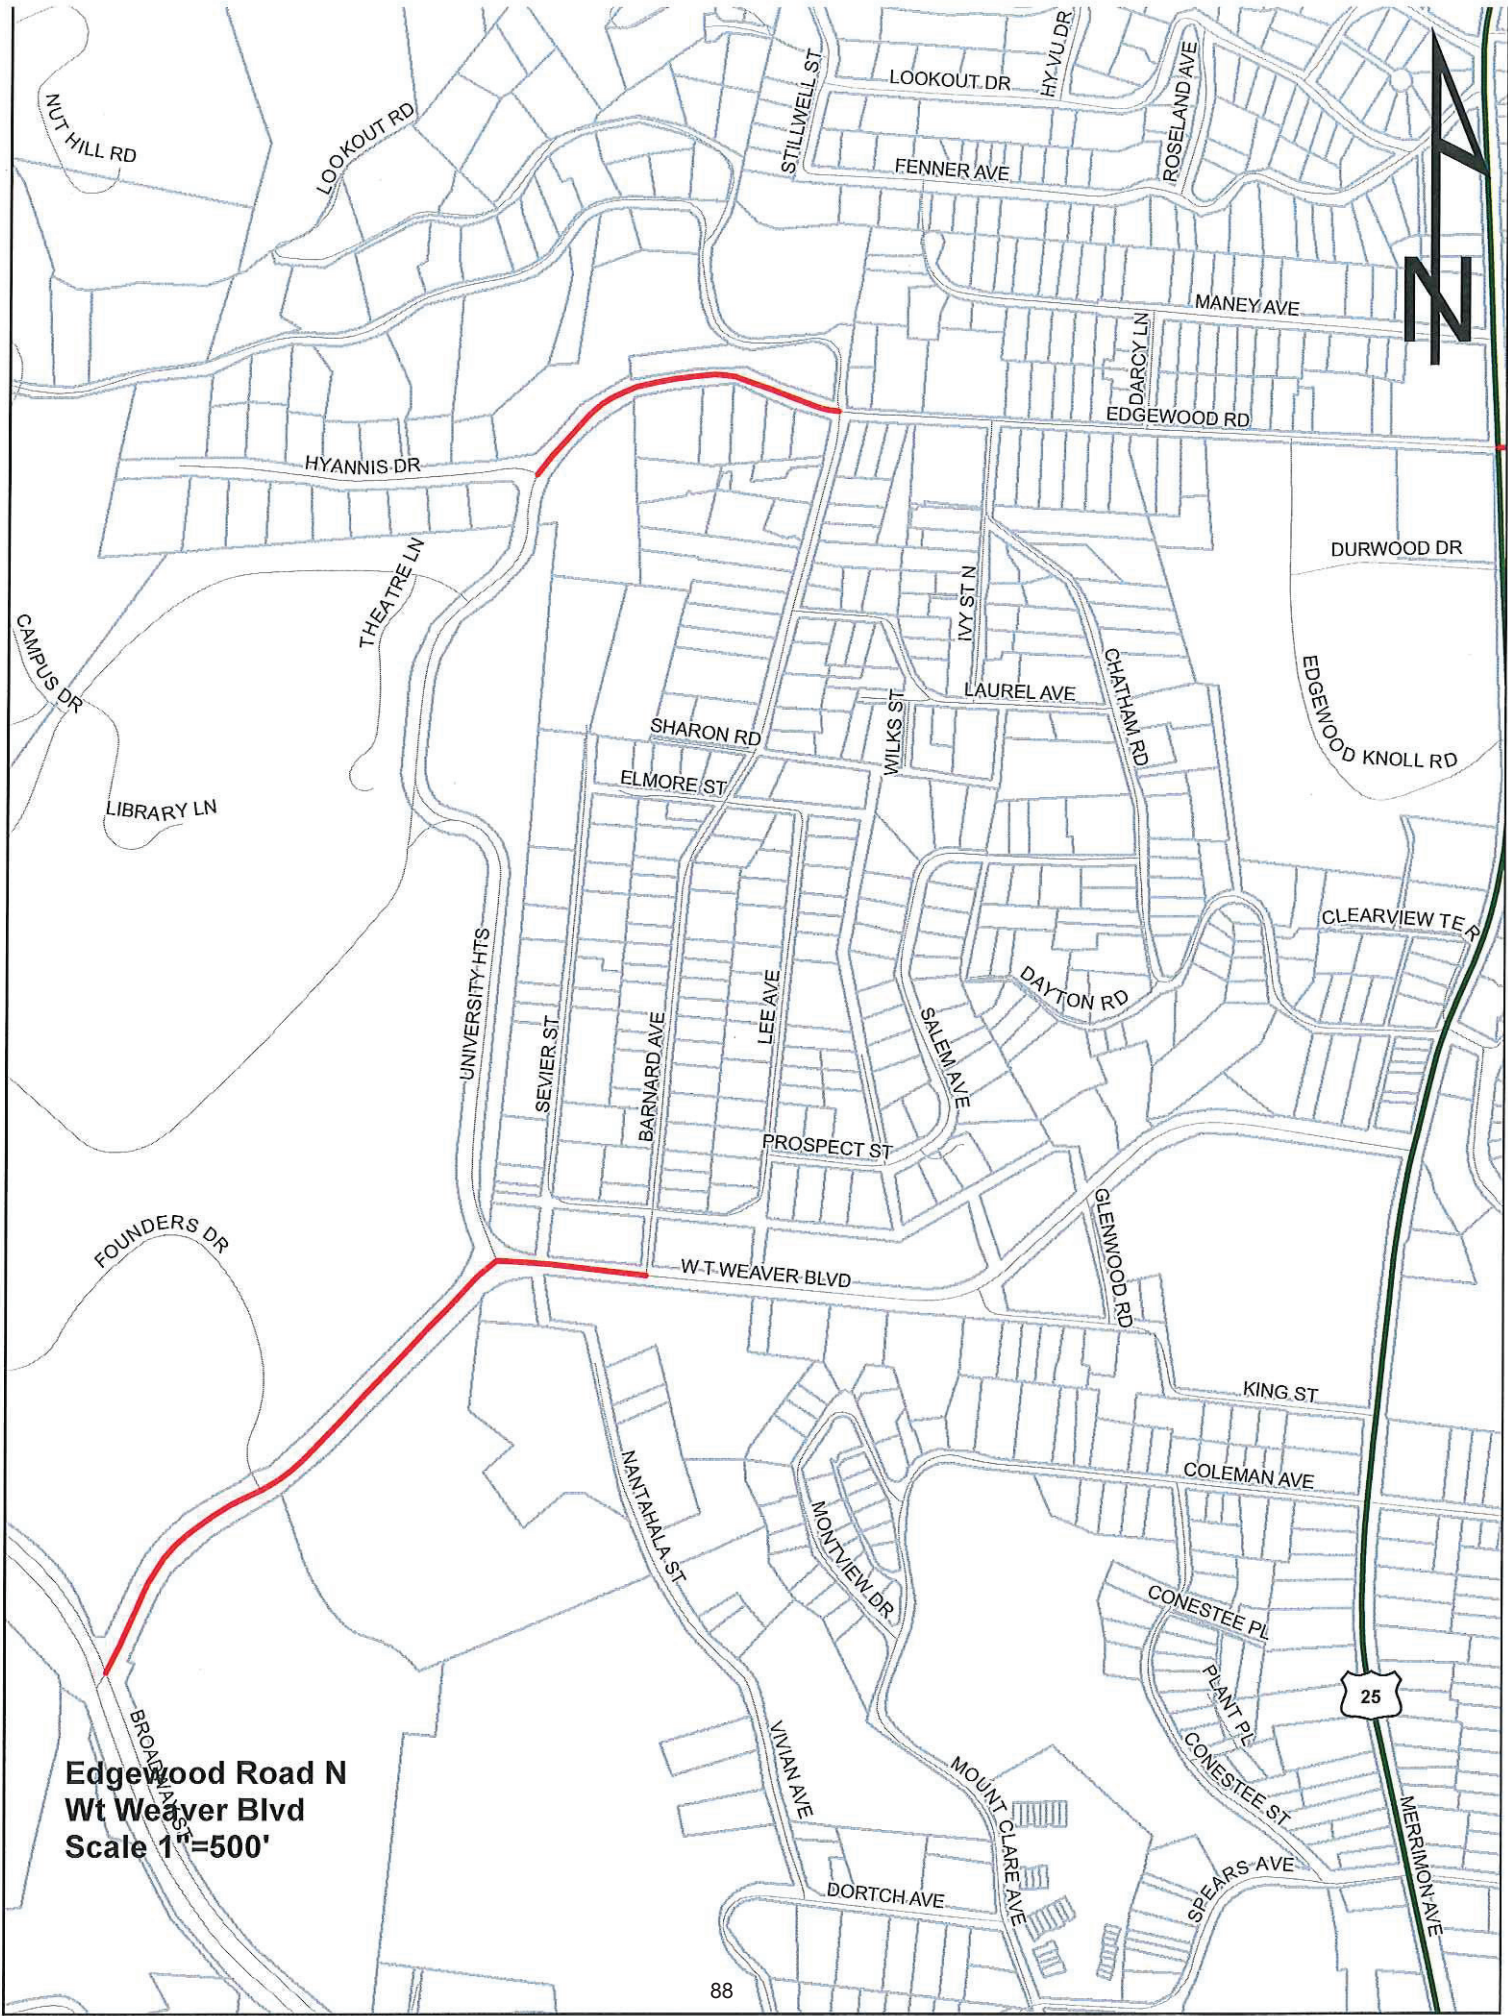

Location Maps

Bear Creek Road
Scale 1"=500'

College Street
Scale 1"=500'

25

Edgewood Road N
Scale 1"=500'

Edgewood Road N
Wt Weaver Blvd
Scale 1" = 500'

Glen Falls Road
Scale 1"=500'

Michigan Avenue
Langwell Avenue
Scale 1"=500'

WOOD AVE

I240 E

I240 W

WOOD ALY N

PARKER RD

SAYLES RD

S WOOD ALY

CHEERIO LN

RIDGE RD

BLEACHERY BLVD

VERDE VISTA CIR

RIVER FORD PKWY

FUTURE DR

RIVER HILLS RD

I240 W TO I240 E

I240 E TO FAIRVIEW RD

PINECREST DR

CEDAR ST

BEDFORD LN

UNAKA AVE

HARBOR LN

MERCHANT ST

ROBIN ST

FAIRVIEW AVE