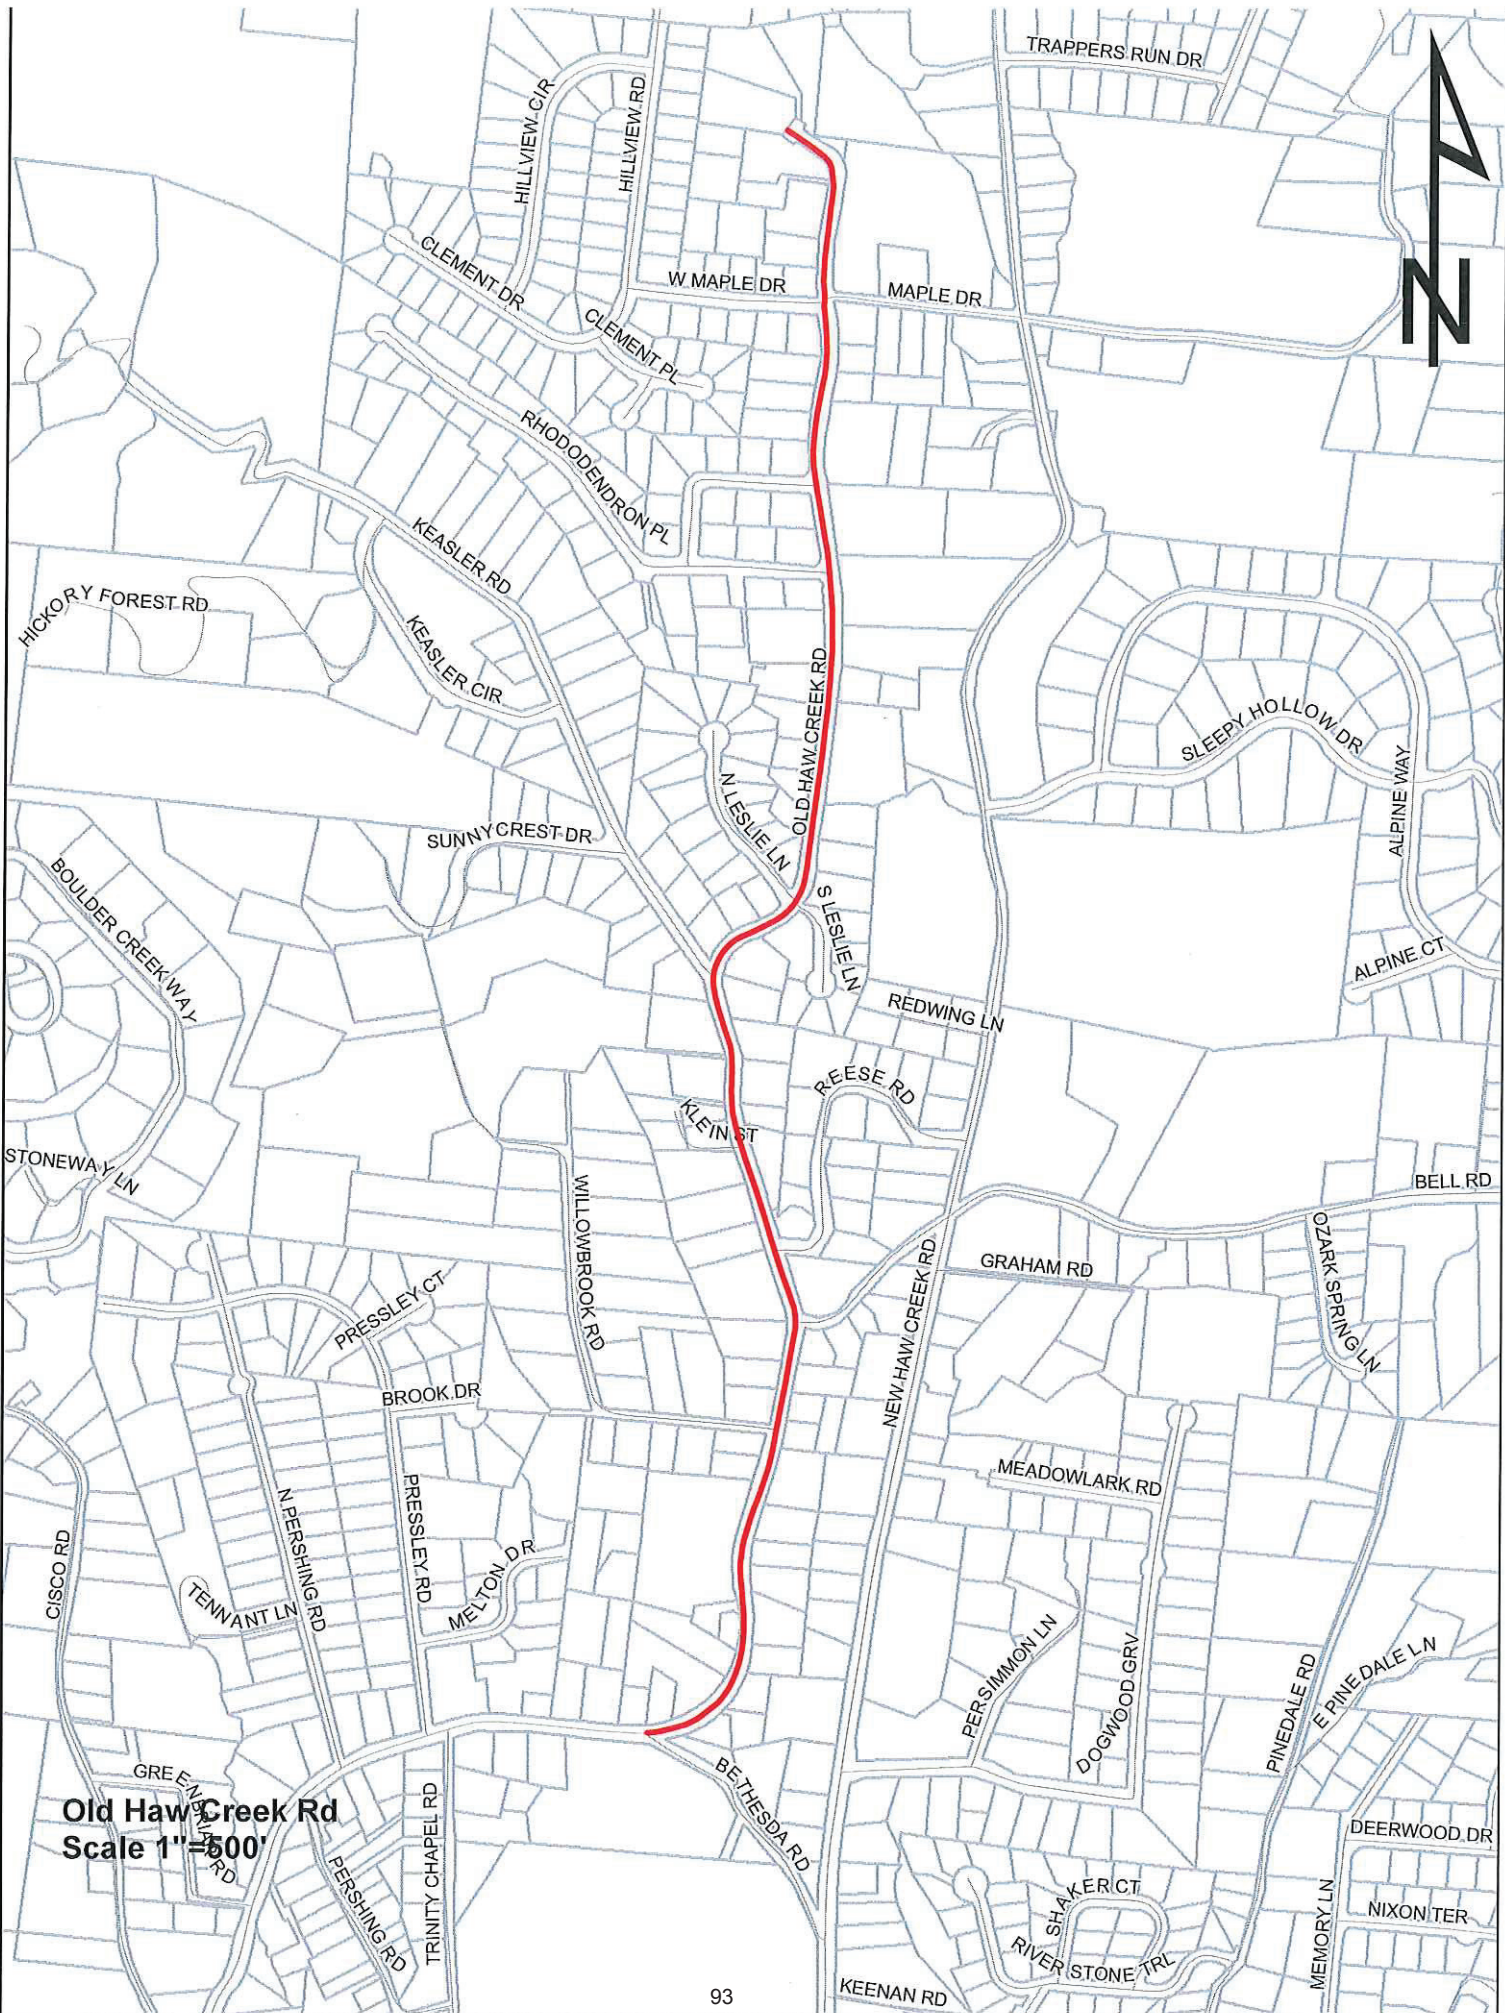

Location Maps

Bear Creek Road
Scale 1"=500'

College Street
Scale 1"=500'

25

Edgewood Road N
Scale 1"=500'

Edgewood Road N
Wt Weaver Blvd
Scale 1" = 500'

Glen Falls Road
Scale 1"=500'

Michigan Avenue
Langwell Avenue
Scale 1"=500'

RIDGE RD

BLEACHERY BLVD

VERDE VISTA CIR

RIVER FORD PKWY

FUTURE DR

RIVER HILLS RD

I240 W TO I240 E

I240 E TO FAIRVIEW RD

PINECREST DR

CEDAR ST

BEDFORD LN

UNAKA AVE

HARBOR LN

MERCHANT ST

ROBIN ST

FAIRVIEW AVE

SPRINGDALE AVE

BALDWIN ST

FAIRVIEW RD

OLD FAIRVIEW RD

North and South Wood Alley
Scale 1"=500'

Old Haw Creek Rd
Scale 1" = 500'